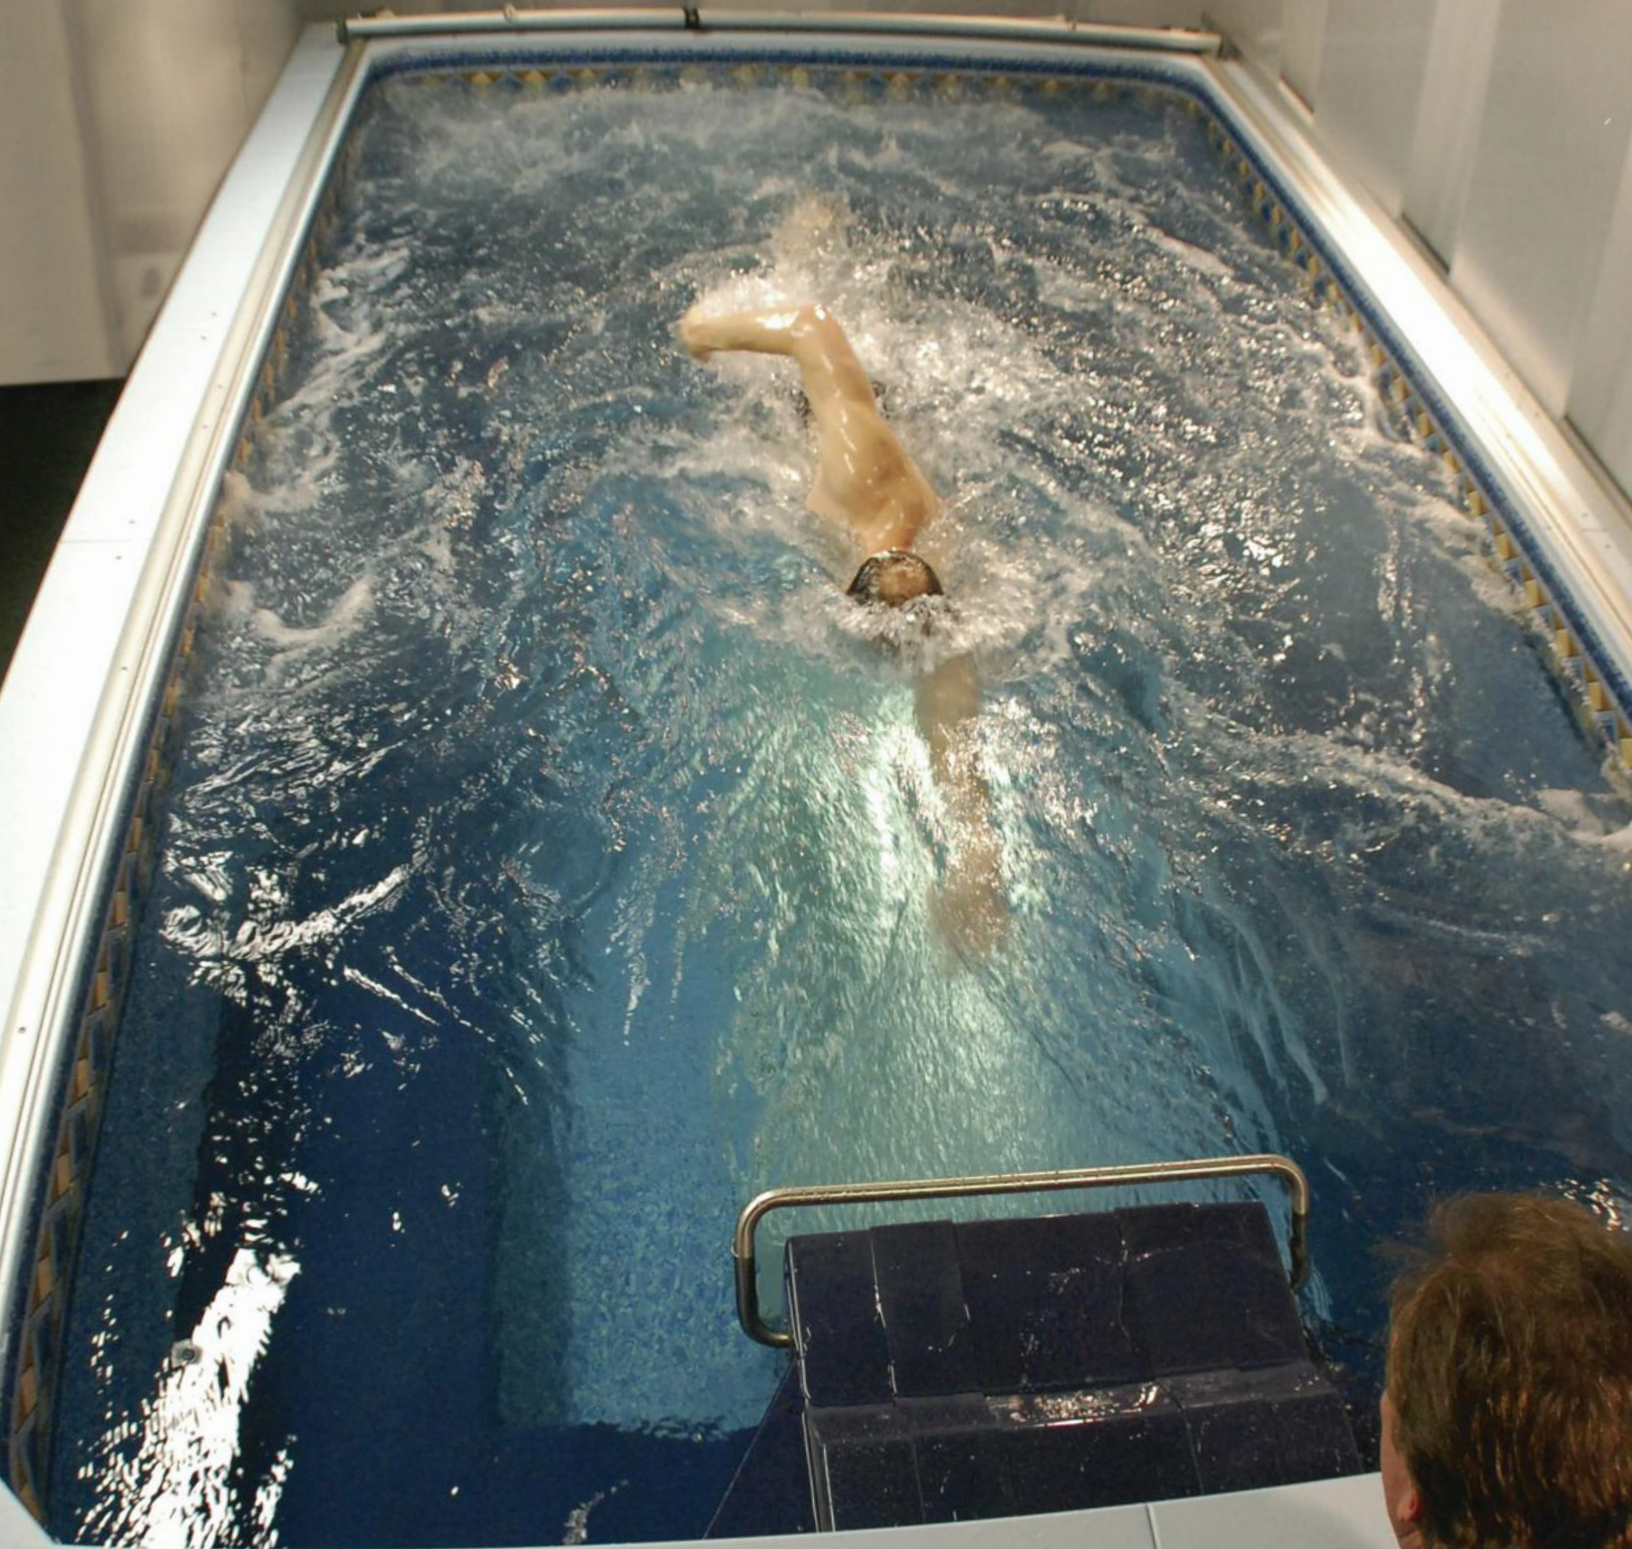

## STROKE TRAINING SYSTEM

Elite One-on-One Coaching

**Introducing the Endless Pool Elite**, a counter-current swimming machine that will revolutionize swim instruction. The Elite offers coaches a unique and unprecedented opportunity to analyze every element of their swimmers' stroke, while providing both coach and athlete instantaneous, real-time feedback via multiple adjustable cameras and mirrors. Most importantly, the Elite is fast, strong and smooth — faster by far than any swimming machine on the market today — as smooth as the original flume in Colorado Springs. And with units as small as 8' x 14', it fits on any deck... and in any program.

For 25 years, Endless Pools has been the world leader in counter-current swimming machines, selling over 20,000 units to triathletes, physical therapists and masters swimmers for swimming, water exercise and recovery. Our new 7.5 HP Elite pool is designed specifically for competitive swim programs: with a 51 second 100-yard pace, it even challenges sprinters. With the Elite, a coach can increase the current speed to a swimmer's race pace — see precisely when and how their stroke breaks down — and fix it. Immediately. You can't do that yelling across three lanes of a 50-meter pool.

The Elite, with warm water, is also ideal for teaching all levels of swimming, from young beginners to Masters — generating welcome income for your program. There is no better one-on-one teaching environment.

### Endless Pool Elite Specifications and Options

- 8' x 14' swimming area (9'4" x 15'4" minimum footprint)
- 44" water depth
- modular steel construction
- commercial membrane
- 7.5 HP 2 propeller swim current generator
- reinforced acrylic water flow and conditioning system
- three 59" x 18" stainless steel VGB-compliant suction grills
- perimeter coping
- commercial-grade water quality system
- automatic chemistry controller (ORP, pH)
- lockable retractable security cover